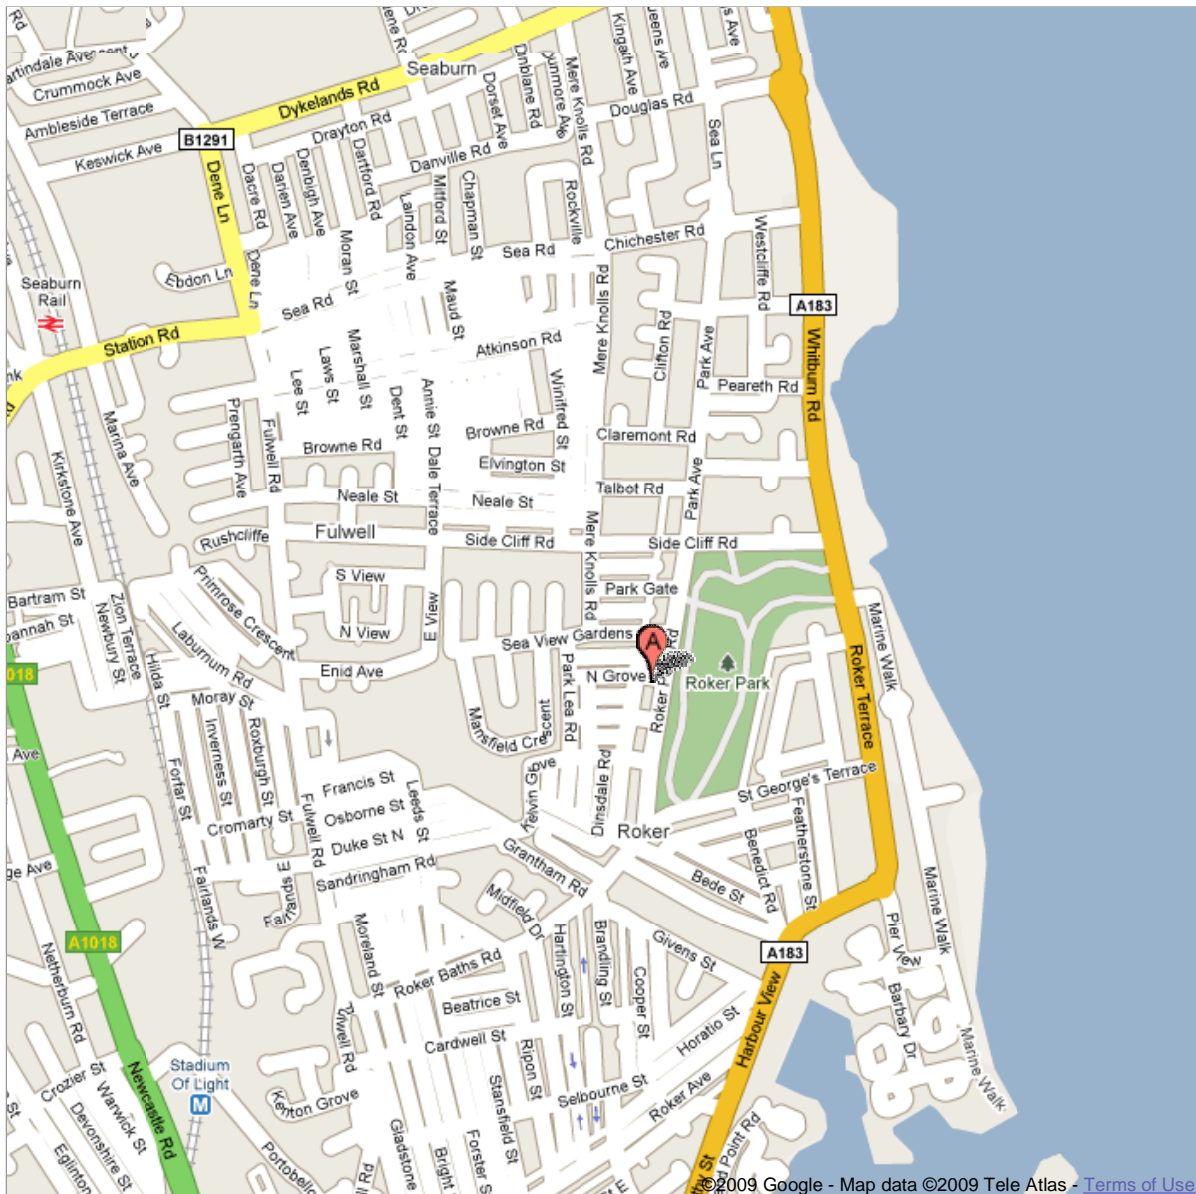

Address **Sunderland, Tyne And Wear SR6 9 PG UK**

Get Google Maps on your phone

Text the word "GMAPS" to 466453

©2009 Google - Map data ©2009 Tele Atlas - Terms of Use